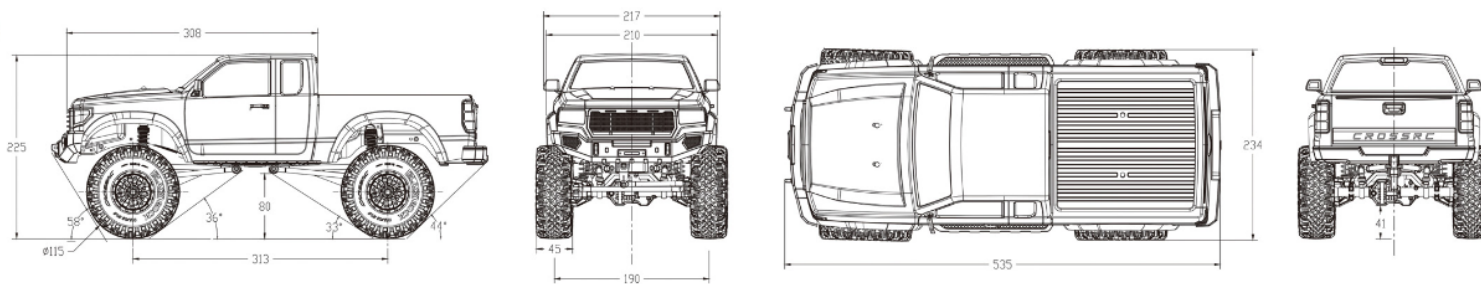

DEMON VR4

1/10 SCALE
OFF ROAD TRUCK R/C MODEL

MODEL	WHEELS	TIRES	GRILLE	BUMPER	AXLES	FRONT AXLE SHAFTS	DRIVE SHAFTS	GEARBOX AND TRANSFER	LIGHTING SET	SHOCK ABSORBER
VR4A	PLASTIC	115/45 R1.9	BLACK	BLACK	G2 MOLDED PLASTIC AXLE HOUSING	DOG BONE	STEEL CVD JOIN	MOLDED PLASTIC HOUSING WITH METAL GEARS	INCLUDED	METAL
VR4B	METAL	115/45 R1.9	BLACK	BLACK	G2 MOLDED PLASTIC AXLE HOUSING	CVD	STEEL CVD JOIN	METAL HOUSING WITH METAL GEARS	INCLUDED	METAL
VR4C	ALUMINUM	115/45 R1.9	CHROME	CHROME	G1R ALUMINUM AXLE HOUSING	CVD	ALL METAL	METAL HOUSING WITH METAL GEARS	INCLUDED	METAL